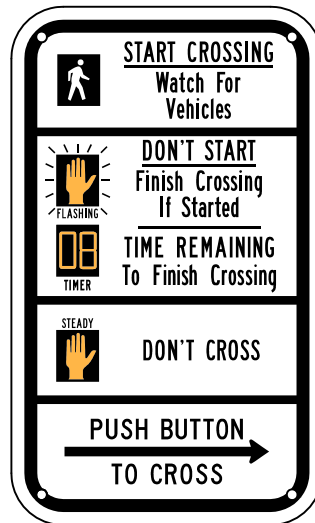

Custom Signs for
Minnesota DOT

800D-107

Option M - MUTCD R10-3e SIGN
9"x15" Right/Left Arrow
Diamond-Grade Retroreflective
Clear Protective Cover
Fully complies with MUTCD

800D-108

Option M - MUTCD R10-3e SIGN
9"x15" Bi-Directional Arrow
Diamond-Grade Retroreflective
Clear Protective Cover
Fully complies with MUTCD