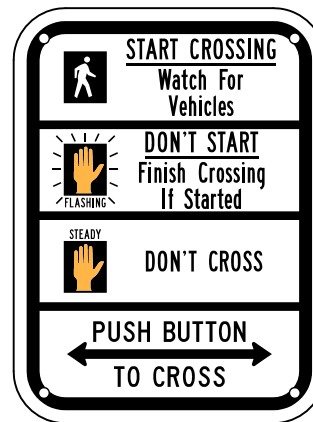

800H-72

Option U - MUTCD R10-3b SIGN
9"x12" Bi-Directional Arrow
Hi-Intensity Retroreflective
Fully complies with MUTCD

Also Available: _____

800-63

Option B - INFORMATIONAL SIGN
5" x 7 3/4" Bi-Directional Arrow
Powder Coated Aluminum
Not MUTCD Compliant