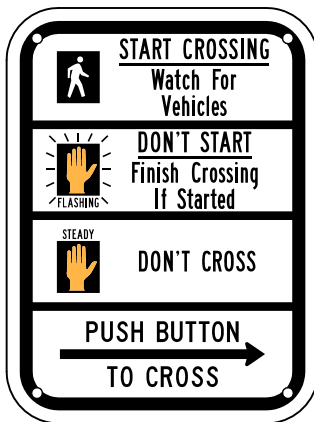

800H-69

Option U - MUTCD R10-3b SIGN
9"x12" Right/Left Arrow
Hi-Intensity Retroreflective
Fully complies with MUTCD

Also Available: _____

800-59

Option B - INFORMATIONAL SIGN
5" x 7 3/4" Right/Left Arrow
Powder Coated Aluminum
Not MUTCD Compliant