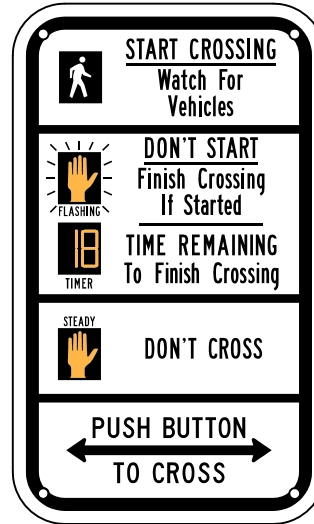

800H-99

Option T - MUTCD R10-3e SIGN
9"x15" Bi-Directional Arrow
Hi-Intensity Retroreflective
Fully complies with MUTCD

Also Available:

800-90

Option C - COUNTDOWN SIGN
9" x 12" Bi-Directional Arrow
Powder Coated Aluminum
Not MUTCD Compliant

800G-90

Option N - Custom for Nevada DOT
9" x 12" Bi-Directional Arrow
Hi-Intensity Retroreflective
Anti-Graffiti Coating
Cannot be used with BRAILLE