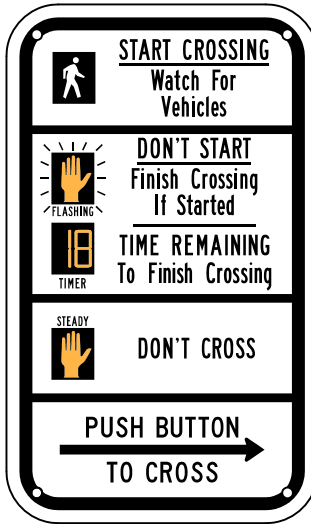

OPTION T - MUTCD R10-3e SIGN - HI RETROREFLECTIVE (9" x 15")

OPTION C - COUNTDOWN SIGN - NON-MUTCD Compliant Low-Cost Alternative

800H-84

Option T - MUTCD R10-3e SIGN
9"x15" Right/Left Arrow
Hi-Intensity Retroreflective
Fully complies with MUTCD

Also Available:

800-85

Option C - COUNTDOWN SIGN
9" x 12" Right/Left Arrow
Powder Coated Aluminum
Not MUTCD Compliant

800G-85

Option N - Custom for Nevada DOT
9" x 12" Right/Left Arrow
Hi-Intensity Retroreflective
Anti-Graffiti Coating
Cannot be used with BRAILLE